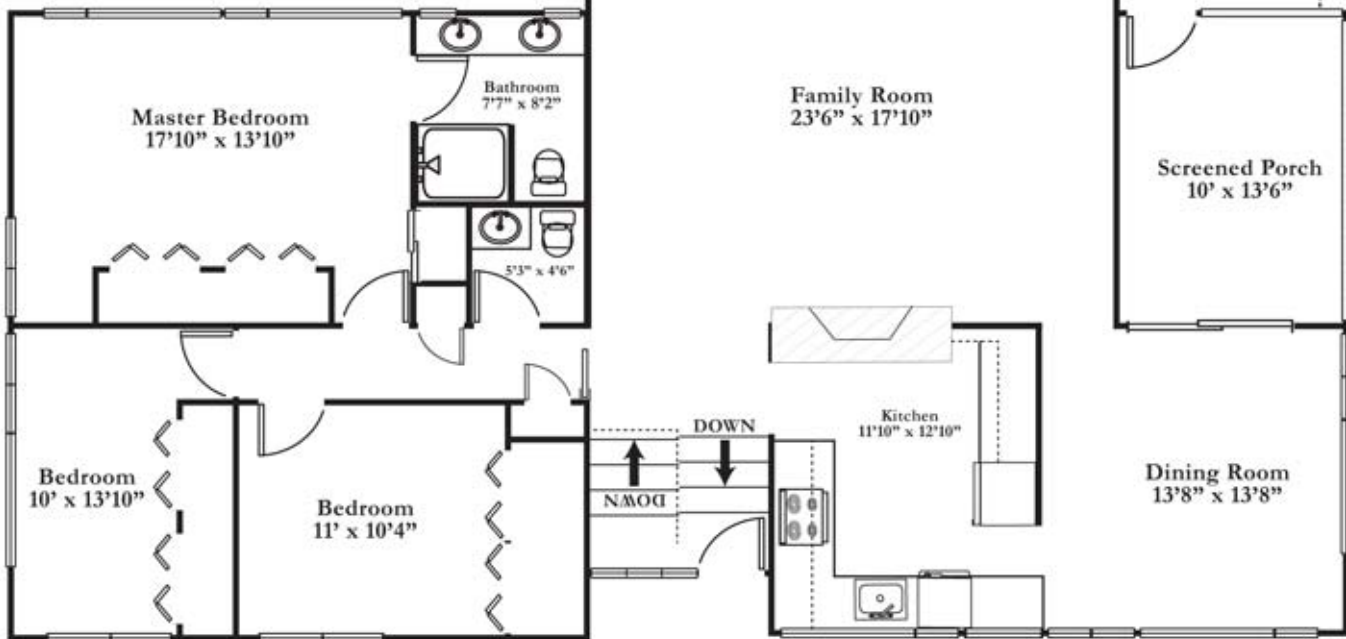

Created by:
Krys Streeter
www.krysphoto.com
978-590-2210

Deck
32'8" x 7'6"

UPSTAIRS

DOWNSTAIRS